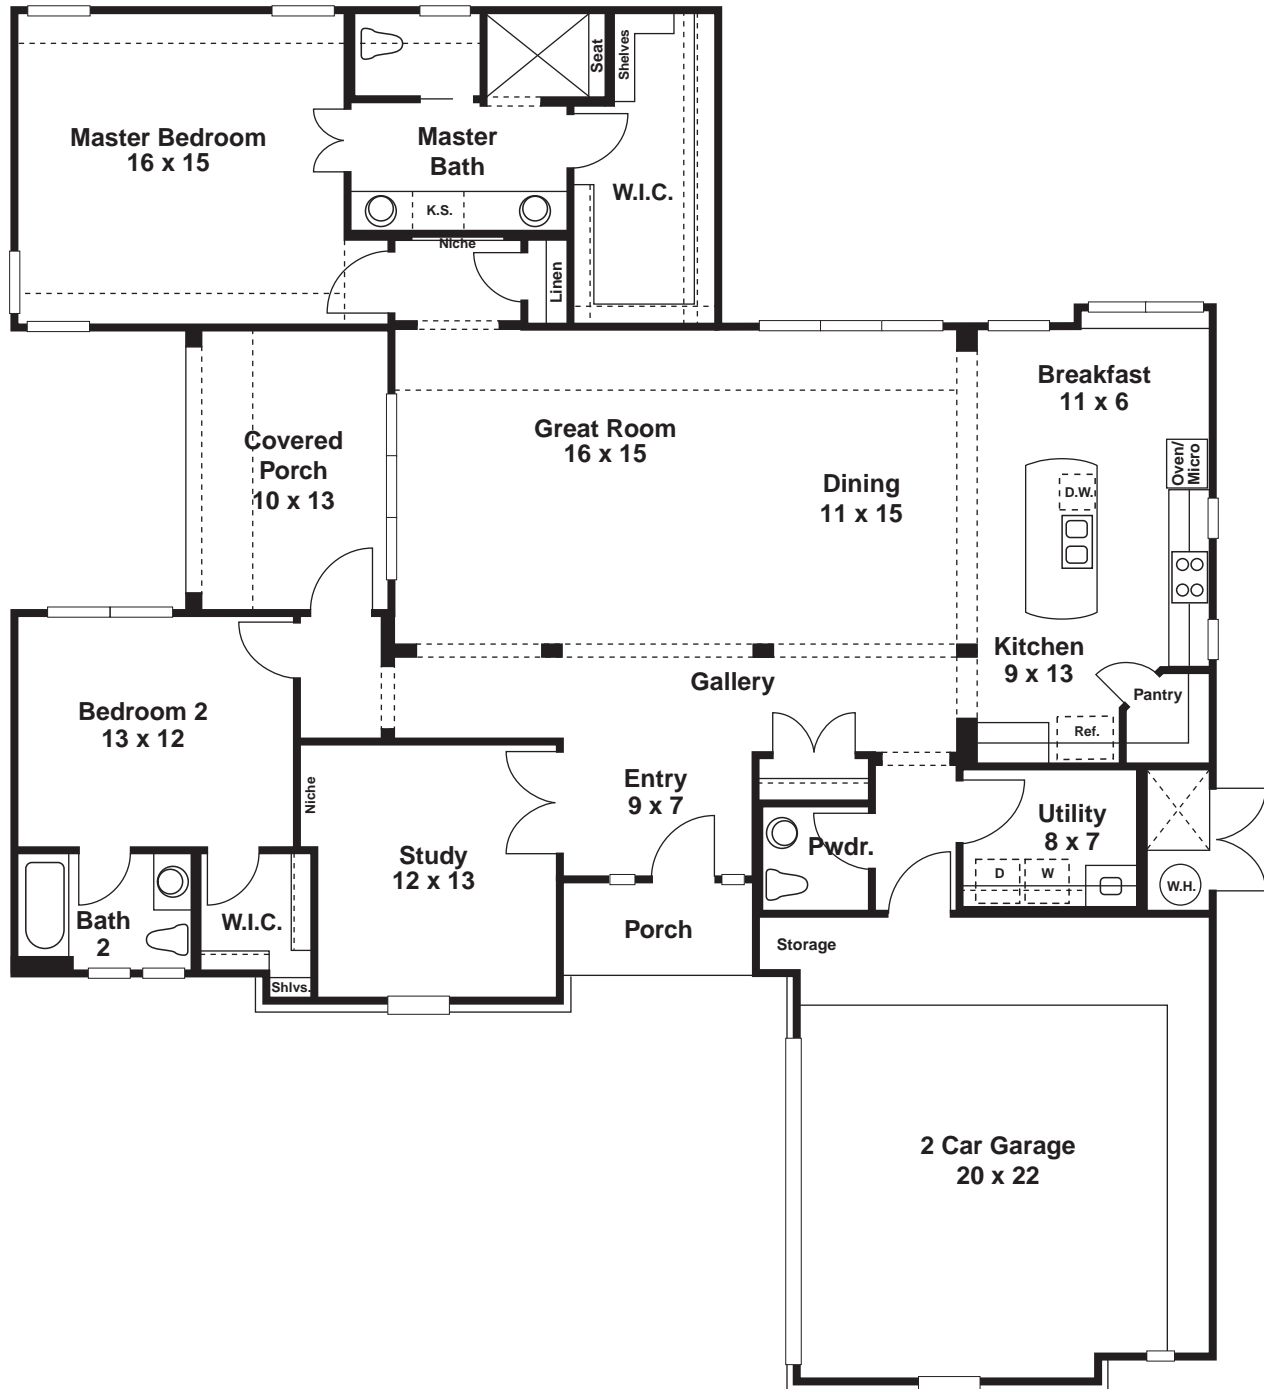

Sitterle
HOMES.COM

LOCAL. LEGENDARY. LASTING.

Blue Skies
of Texas

LEXINGTON

APPROXIMATELY 2,066 SQUARE FEET

www.BlueSkiesofTexas.org

Plans, prices and specifications are subject to change without notice.
All square footages are approximate and vary per elevation.
Illustration is an artist's rendering.